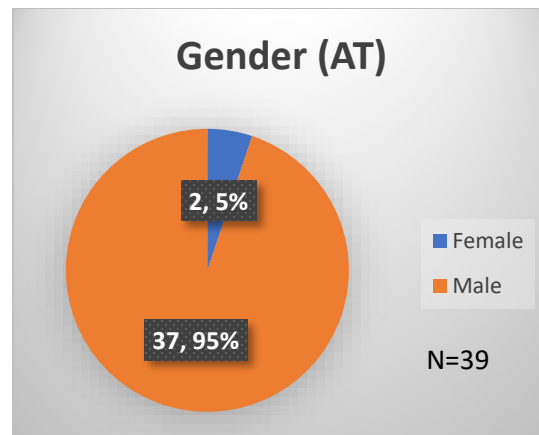

Daily Data Dashboard – January 18, 2023

Demographics for JTDC Population

Wednesday Morning Midnight Count

Total # of probation Involved youth¹: 1,055

¹ Probation Active: Any youth who is pending sentencing with an active social history, has been formally placed on probation or supervision with Cook County Juvenile Probation on the date of the report.

*Age, Gender and Race for Criminal Court population (N=1) is not represented in this report.

Data sources: cFive Supervisor – Probation Population and RMIS – JTDC Population

Daily Data Dashboard – January 18, 2023
Demographics for JTDC Population
Wednesday Morning Midnight Count