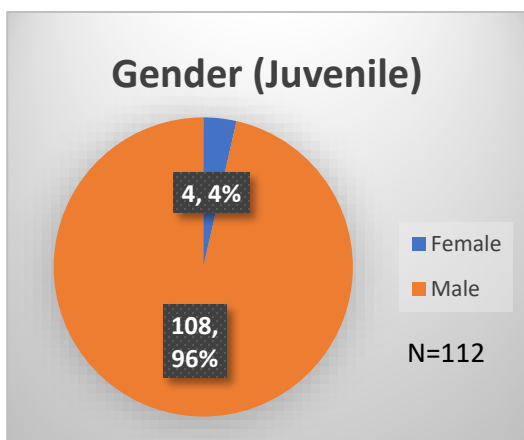

Daily Data Dashboard – January 18, 2023

Demographics for JTDC Population

Wednesday Morning Midnight Count

Total # of probation Involved youth¹: 1,055

¹ Probation Active: Any youth who is pending sentencing with an active social history, has been formally placed on probation or supervision with Cook County Juvenile Probation on the date of the report.

*Age, Gender and Race for Criminal Court population (N=1) is not represented in this report.

Data sources: cFive Supervisor – Probation Population and RMIS – JTDC Population

Daily Data Dashboard – January 18, 2023
Demographics for JTDC Population
Wednesday Morning Midnight Count