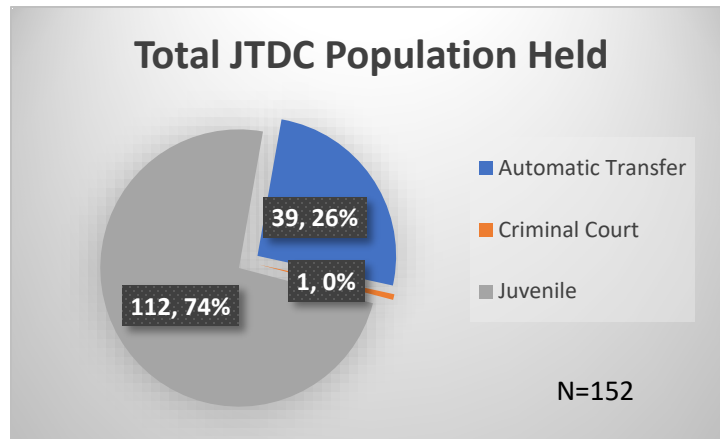

Daily Data Dashboard – January 18, 2023

Demographics for JTDC Population

Wednesday Morning Midnight Count

Total # of probation Involved youth¹: 1,055

¹ Probation Active: Any youth who is pending sentencing with an active social history, has been formally placed on probation or supervision with Cook County Juvenile Probation on the date of the report.

*Age, Gender and Race for Criminal Court population (N=1) is not represented in this report.

Data sources: cFive Supervisor – Probation Population and RMIS – JTDC Population

Daily Data Dashboard – January 18, 2023
Demographics for JTDC Population
Wednesday Morning Midnight Count