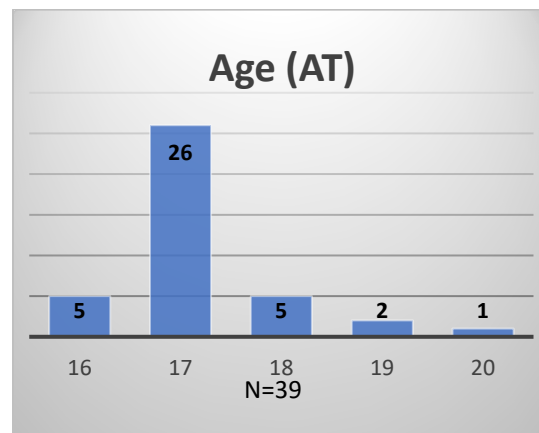

Daily Data Dashboard – January 18, 2023

Demographics for JTDC Population

Wednesday Morning Midnight Count

Total # of probation Involved youth¹: 1,055

¹ Probation Active: Any youth who is pending sentencing with an active social history, has been formally placed on probation or supervision with Cook County Juvenile Probation on the date of the report.

*Age, Gender and Race for Criminal Court population (N=1) is not represented in this report.

Data sources: cFive Supervisor – Probation Population and RMIS – JTDC Population

Daily Data Dashboard – January 18, 2023
Demographics for JTDC Population
Wednesday Morning Midnight Count