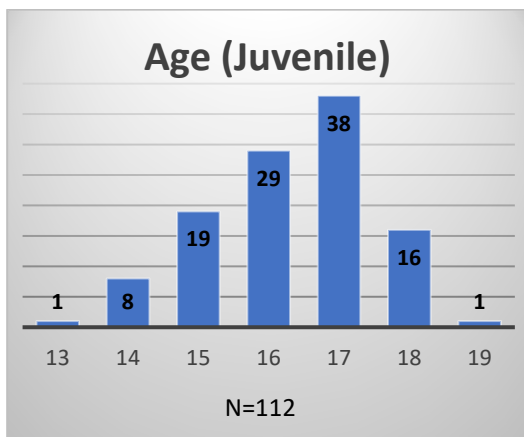

Daily Data Dashboard – January 18, 2023

Demographics for JTDC Population

Wednesday Morning Midnight Count

Total # of probation Involved youth¹: 1,055

¹ Probation Active: Any youth who is pending sentencing with an active social history, has been formally placed on probation or supervision with Cook County Juvenile Probation on the date of the report.

*Age, Gender and Race for Criminal Court population (N=1) is not represented in this report.

Data sources: cFive Supervisor – Probation Population and RMIS – JTDC Population

Daily Data Dashboard – January 18, 2023
Demographics for JTDC Population
Wednesday Morning Midnight Count